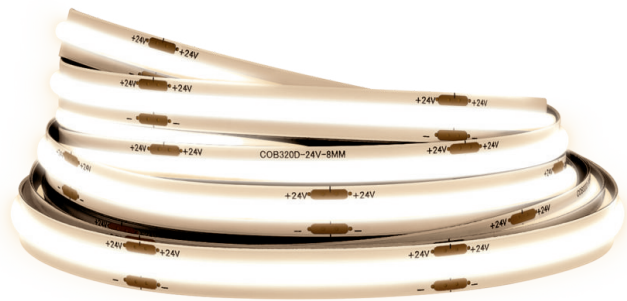

# PHILIPS

Light Strip Light  
Strip 5m

Light Strips

4000K

White

Dimmable

8720169394773

## Superior light and style

COB light strip offers superior light quality and extremely good uniformity