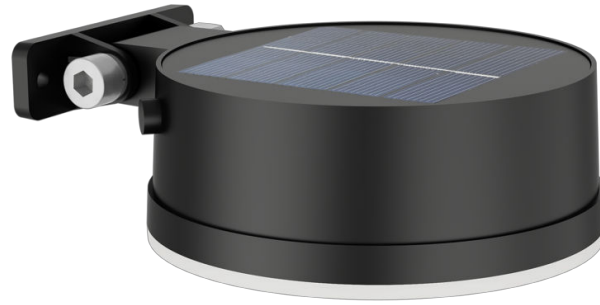

# PHILIPS

Vynce Wall Light  
1.5W

Outdoor luminaires

2700K

Black

Sensor;Solar;Water Resistant

8720169265622

## Enjoy a Beautiful garden with light, in a sustainable way

Philips Vynce wall light is a reliable solar light that lasts longer time, reduces energy consumption and supports sustainability.