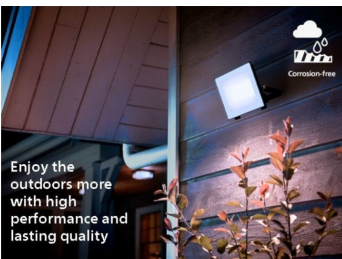

High quality LED light

These LED lights use a unique technology developed by Philips. They turn on instantly and produce optimal light output that brings out the vivid colors in your garden.