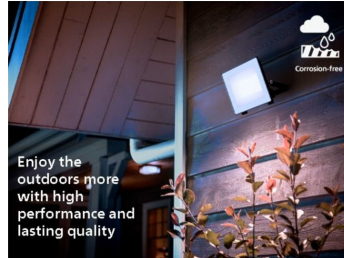

High quality material

This Philips outdoor lamp is made of high quality materials with superior finishing. This ensures a solid and long lasting product which is resistant to corrosion and stains in all weather conditions