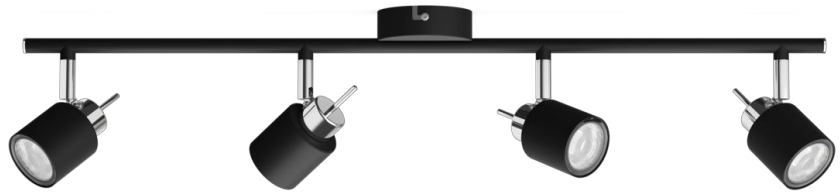

PHILIPS

Meranti Ceiling/Wall
Spotlight 4x

Ceiling/Wall Spotlights

No bulb

Black

ClickFix

8719514465435

The accent on style

Include this practical Philips spotlight in your home. Choose your Philips GU10 LED bulb to go with your spot style and ensure a high quality and long lasting light.

Special characteristics

- Adjustable spot head

Superior design for an optimal light effect

- Long lasting, high quality material

Highlights

Adjustable spot head

Direct the light where you want it most by simply adjusting, rotating or tilting the spot head of the lamp.

Specifications

Bulb characteristics

- Intended use: Indoor

Design and finishing

- Color: Black
- Material: Metal

Environmental

- Disposal of the product: At the end of (economic) life, dispose the product according to local rules and do not dispose the product with regular household waste. The correct disposal of your product will help prevent potential negative consequences for the environment and human health.