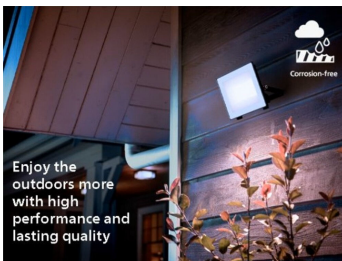

Highlights

No bulb included

This luminaire comes without a bulb, which enables you to choose the light output which is best suited to the room and your personal taste. Choosing a Philips LED bulb will ensure a high quality and long lasting light output.

Choose for heritage style

This light has a unique design signature to help you create a heritage outdoor look.

High quality aluminum and real glass

This Philips light is made specifically for outdoor spaces. It's hard-wearing and built to last, so it will light up your garden night after night. It's constructed from high quality die-cast aluminum and real glass.