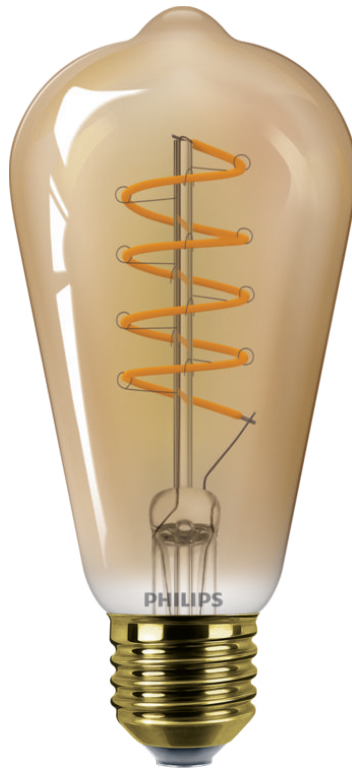

PHILIPS

Filament Bulb Amber
25W ST64 E27

LED

1800K

250lm

15000h

Dimming

8719514315457

State-of-the-art LED for the home

This Philips LED light bulb provides a beautiful, extra warm light, an exceptionally long life, and immediate, significant energy savings. With its flame color temperature, this light bulb is the perfect choice for a cozy atmosphere.

Looks good on and off

"These beautiful lamp with visible filament add a sense of style and nostalgia to any room. Looks good on and off."

Specifications

Bulb characteristics

- Intended use: Indoor
- Lamp shape: Non directional bulb
- Socket: E27
- Dimmable: Yes
- Bulb Finish: Amber
- Bulb Material: Glass

Bulb dimensions

- Height: 14.3 cm
- Width: 6.5 cm

Durability

- Number of switch cycles: 20,000
- Ambient temperature range: -20 to +45 °C
- Nominal lifetime: 15,000 hour(s)

Environmental

- Disposal of the product: At the end of (economic) life, dispose the product according to local rules and do not dispose the product with regular household waste. The correct disposal of your product will help prevent potential negative consequences for the environment and human health.