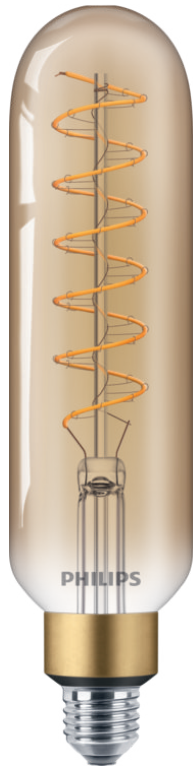

PHILIPS

Filament Bulb Amber
40W T65 E27

LED

1800K

470lm

15000h

Dimming

8719514313804

State-of-the-art LED for the home

This Philips LED light bulb provides a beautiful, extra warm light, an exceptionally long life, and immediate, significant energy savings. With its flame color temperature, this light bulb is the perfect choice for a cozy atmosphere.

Looks good on and off

"These beautiful lamp with visible filament add a sense of style and nostalgia to any room. Looks good on and off."

Specifications

Bulb characteristics

- Intended use: Indoor
- Lamp shape: Non directional bulb
- Socket: E27
- Dimmable: Yes
- Bulb Finish: Amber
- Bulb Material: Glass

Bulb dimensions

- Height: 27.3 cm
- Width: 6.6 cm

Design and finishing

- Material: Glass

Durability

- Number of switch cycles: 20,000
- Ambient temperature range: -20 to +45 °C
- Nominal lifetime: 15,000 hour(s)