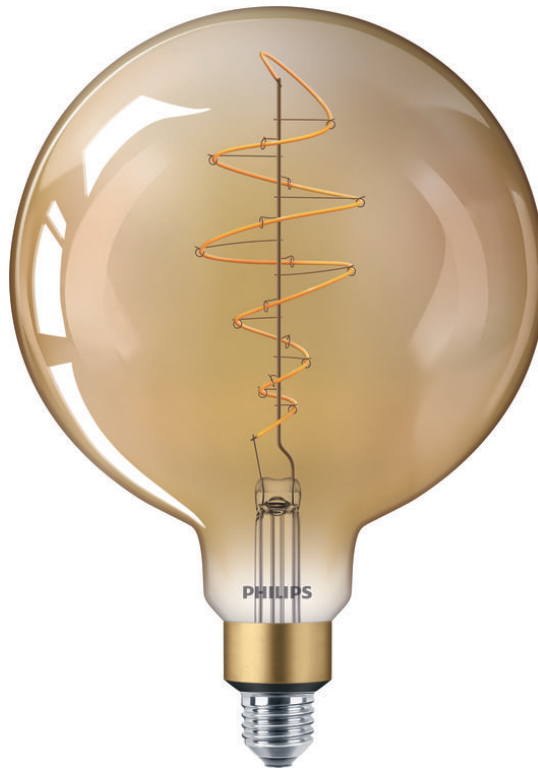

# PHILIPS

Filament Bulb Amber  
40W G200 E27

LED

1800K

470lm

15000h

Dimming

8719514313781

## State-of-the-art LED for the home

This Philips LED light bulb provides a beautiful, extra warm light, an exceptionally long life, and immediate, significant energy savings. With its flame color temperature, this light bulb is the perfect choice for a cozy atmosphere.

## Bulb characteristics

- Intended use: Indoor
- Lamp shape: Non directional globe
- Socket: E27
- Dimmable: Yes
- Bulb Finish: Amber
- Bulb Material: Glass