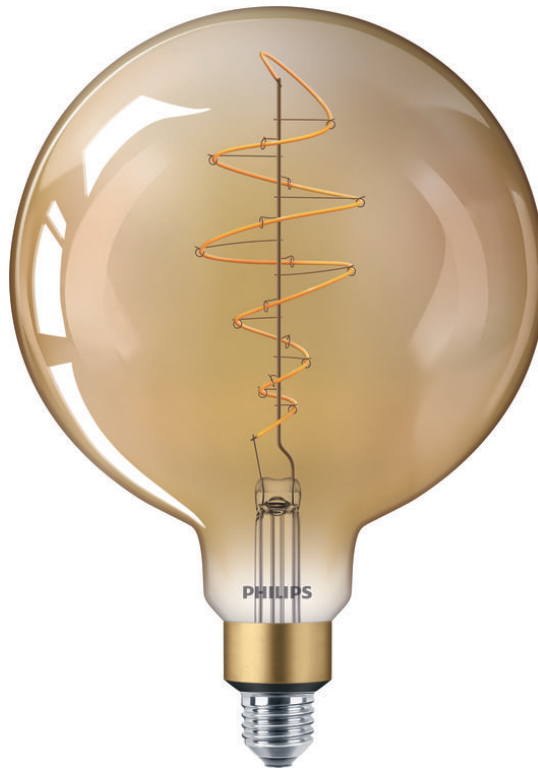

PHILIPS

Filament Bulb Amber
40W G200 E27

LED

1800K

470lm

15000h

Dimming

8719514313781

State-of-the-art LED for the home

This Philips LED light bulb provides a beautiful, extra warm light, an exceptionally long life, and immediate, significant energy savings. With its flame color temperature, this light bulb is the perfect choice for a cozy atmosphere.

Looks good on and off

"These beautiful lamp with visible filament add a sense of style and nostalgia to any room. Looks good on and off."

Specifications

Bulb characteristics

- Intended use: Indoor
- Lamp shape: Non directional globe
- Socket: E27
- Dimmable: Yes
- Bulb Finish: Amber
- Bulb Material: Glass

Bulb dimensions

- Height: 28.6 cm
- Width: 20.2 cm

Durability

- Number of switch cycles: 20,000
- Ambient temperature range: -20 to +45 °C
- Nominal lifetime: 15,000 hour(s)

Environmental

- Disposal of the product: At the end of (economic) life, dispose the product according to local rules and do not dispose the product with regular household waste. The correct disposal of your product will help prevent potential negative consequences for the environment and human health.