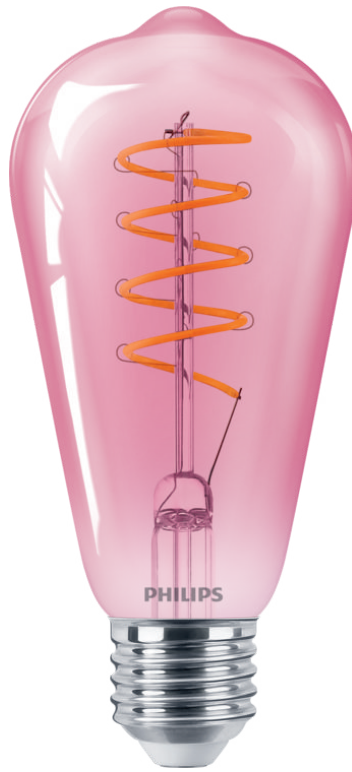

PHILIPS

Filament Bulb Pink
25W ST19 E27

LED

1800K

250lm

15000h

Dimming

8719514269538

A light bulb like no other

Philips LED light bulbs provide a beautiful, warm white light, an exceptionally long life, and immediate, significant energy savings. With a pure and elegant design, this bulb is the perfect replacement for your frosted traditional bulbs.

Looks good on and off

"These beautiful lamp with visible filament add a sense of style and nostalgia to any room. Looks good on and off."

Specifications

Bulb characteristics

- Intended use: Indoor
- Lamp shape: Non directional bulb
- Socket: E27
- Dimmable: Yes
- Bulb Finish: Pink
- Bulb Material: Glass

Bulb dimensions

- Height: 14 cm
- Width: 6.4 cm

Design and finishing

- Material: Glass

Durability

- Number of switch cycles: 20,000
- Nominal lifetime: 15,000 hour(s)

Environmental

- Disposal of the product: At the end of (economic) life, dispose the product according to local rules and do not dispose the product with regular household waste. The correct disposal of your product will help prevent potential negative consequences for the environment and human health.