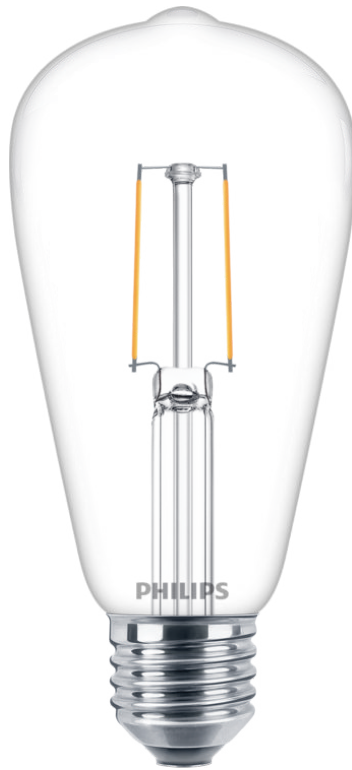

# PHILIPS

Filament Bulb Clear  
40W ST64 E27

LED

3000K

400lm

10000h

8718699623135

## State-of-the-art LED light bulb for the home

Philips LED light bulbs provide a beautiful, warm white light, an exceptionally long life, and immediate, significant energy savings. With a pure and elegant design, this bulb is the perfect replacement for your clear incandescent bulbs.

## Bulb characteristics

- Intended use: Indoor
- Lamp shape: Non directional bulb
- Socket: E27
- Bulb Finish: Clear
- Dimmable: No
- Bulb Material: Glass

## Bulb dimensions

- Height: 14 cm
- Width: 6.4 cm