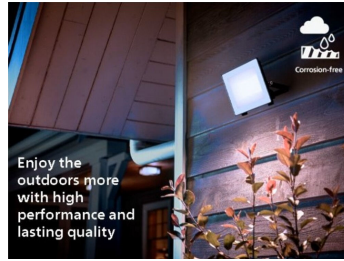

High quality LED light

These LED lights use a unique technology developed by Philips. They turn on instantly and produce optimal light output that brings out the vivid colors in your garden.