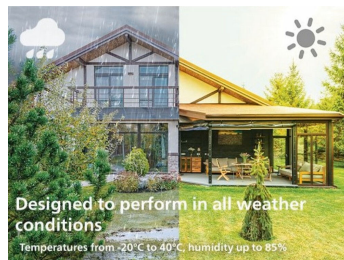

IP44 - weather proof

This Philips outdoor light is especially designed for humid outdoor environments and has been tested rigorously to ensure water resistance. Its IP44 rating means that it has been certified to offer ingress protection against dust and splashing water—perfect for general outdoor use.