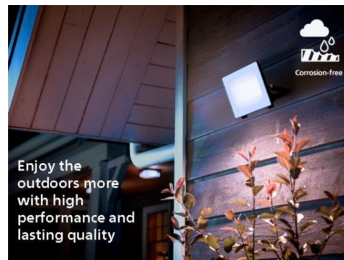

High quality material

This Philips outdoor lamp is made of high quality materials with superior finishing. This ensures a solid and long lasting product which is resistant to corrosion and stains in all weather conditions