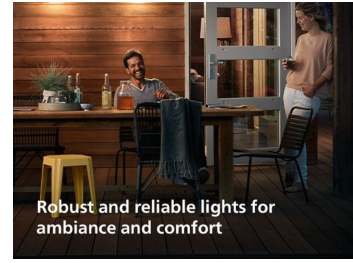

Bright white light 3000K

Did you know that different shades of white light are identified by different color temperatures, measured in Kelvin (K)? Lower color temperatures produce a warm, cozy white light, while higher color temperatures produce a cool, more energizing white light. This luminaire produces bright white light at 3000 K.