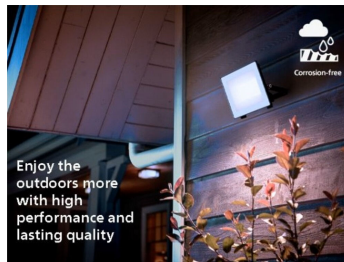

High quality material

This Philips outdoor lamp is made of high quality materials with superior finishing. This ensures a solid and long lasting product which is resistant to corrosion and stains in all weather conditions