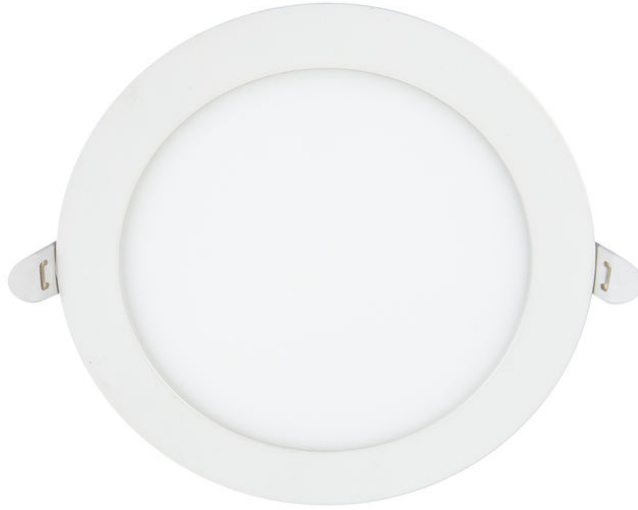

PHILIPS

6 inch Recessed
Light 11.5W

Recessed Lights

2700/3000/3500/4000/5000
K

White

Dimmable

046677580391

Comfortable LED light that's easy on your eyes

Match your interior

- Super slim design

Light effect

- Adjustable color temperature
- Uniform light distribution

Premium quality

- EyeComfort - light that's easy on the eyes

Durability

- Long life span up to 25,000 hours

Highlights

Super slim design

Slim design is ideal for low-ceiling rooms, sitting flush against the surface.

Adjustable color temperature

Shift seamlessly from cool white light for concentration to a more cozy glow to unwind in.

Specifications

Bulb characteristics

- Intended use: Indoor
- Lamp shape: Round

Design and finishing

- Color: White
- Material: Metal

Durability

- Average life (at 2.7 hrs/day): 25 year(s)
- Lumen maintenance factor: 70%
- Number of switch cycles: 12,500