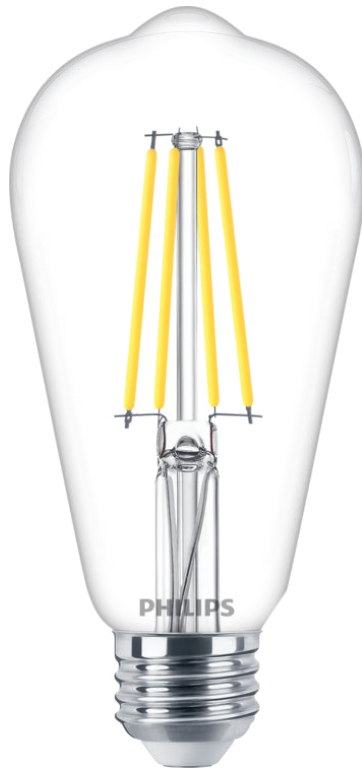

# PHILIPS

Filament Candle Clear  
75W ST19 E26 x4

LED

2200-2700K

800lm

15000h

Dimming

046677566364

## State-of-the-art LED light bulb for the home

State-of-the-art LED light bulb providing a general lighting solution for daily indoor activities. You will save on energy costs immediately and reduce the frequency of bulb replacements, without compromising on the quality of your lighting.

## Bulb characteristics

- Intended use: Indoor/Outdoor
- Lamp shape: Non directional bulb
- Socket: E26
- Type of glass: Clear
- Bulb Finish: Clear
- Dimmable: Only with specific dimmers

## Bulb dimensions

- Height: 13.7 cm
- Width: 6.4 cm