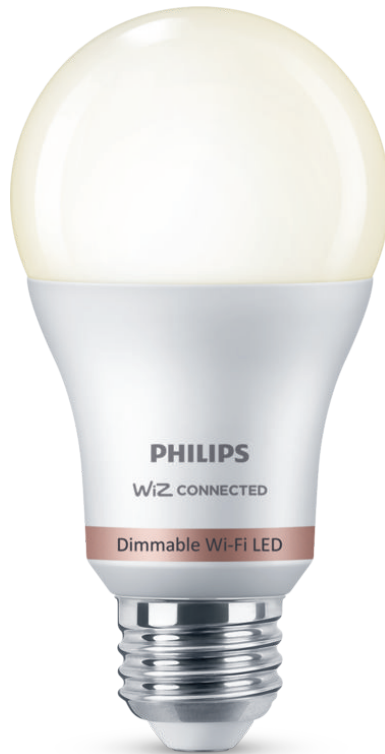

PHILIPS

Bulb 8.8W
(Eq.60W) A19 E26

Smart LED

Daylight

Plastic

Easy plug and play

Control with WiZ app or voice

046677562588

Easy-to-use smart dimmable bulb

Dim the lights without installing a dimmer with the Philips Wi-Fi Smart Dimmable Cool White A19 bulb. Use the WiZ app or your voice to get preset light scenes and more. Philips Wi-Fi bulbs are WiZ-connected. Not compatible with Philips Hue.