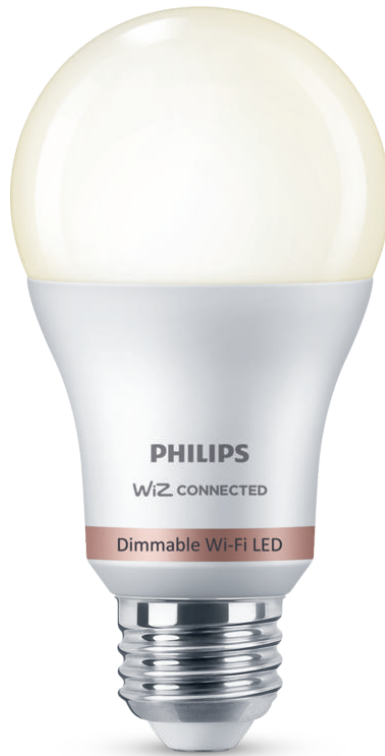

# PHILIPS

Bulb 8.8W  
(Eq.60W) A19 E26

Smart LED

Daylight

Plastic

Easy plug and play

Control with WiZ app or voice

046677562588

## Easy-to-use smart dimmable bulb

Dim the lights without installing a dimmer with the Philips Wi-Fi Smart Dimmable Cool White A19 bulb. Use the WiZ app or your voice to get preset light scenes and more. Philips Wi-Fi bulbs are WiZ-connected. Not compatible with Philips Hue.