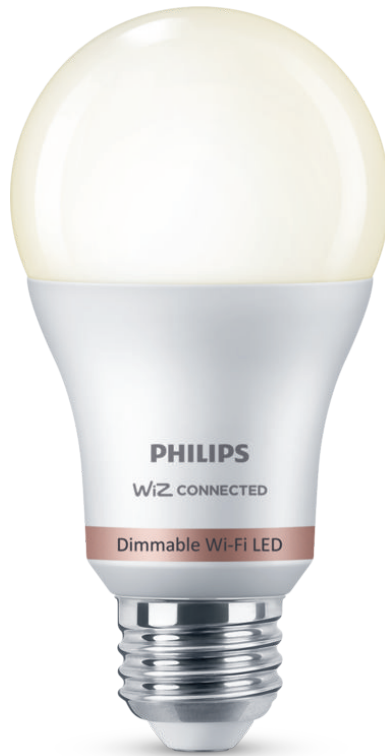

PHILIPS

Bulb 8.8W
(Eq.60W) A19 E26

Smart LED

Daylight

Plastic

Easy plug and play

Control with WiZ app or voice

046677562588

Easy-to-use smart dimmable bulb

Dim the lights without installing a dimmer with the Philips Wi-Fi Smart Dimmable Cool White A19 bulb. Use the WiZ app or your voice to get preset light scenes and more. Philips Wi-Fi bulbs are WiZ-connected. Not compatible with Philips Hue.