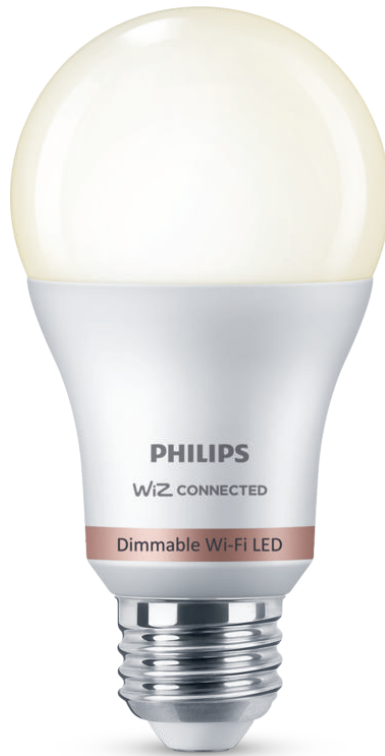

PHILIPS

Bulb 8.8W
(Eq.60W) A19 E26

Smart LED

Soft white

Plastic

Easy plug and play

Control with WiZ app or voice

046677562564

Easy-to-use smart dimmable bulb

Dim the lights without installing a dimmer with the Philips Wi-Fi Smart Dimmable Warm White A19 bulb. Use the WiZ app or your voice to get preset light scenes and more. Philips Wi-Fi bulbs are WiZ-connected. Not compatible with Philips Hue.