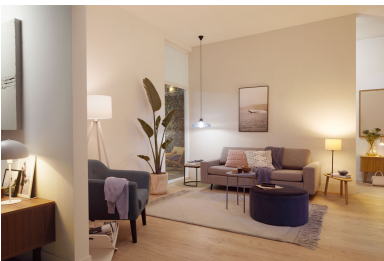

Automate the lights to fit your daily or weekly routines. Schedule your light to turn on before you arrive home and keep it off when not needed.

Preset wellbeing features

Use the preset wellbeing features in the WiZ app to and enjoy the lighting pattern best suited for your circadian rhythm through the day. WiZ will provides you bright daylight when you need to get energized and focus, and transition smoothly to soft warm white to help you relax and sleep better.

Choose from a palette of millions of light colors to create an amazing atmosphere in your home. Enjoy the subtle differences that our dynamic light effects glow your environment.

Tunable warm to cool white and preset modes

Choose from a wide range of energizing cool white to soft warm white, or simply select from the preset modes such as Focus and Relax to create the best ambience for your activities.

Specifications

Bulb characteristics