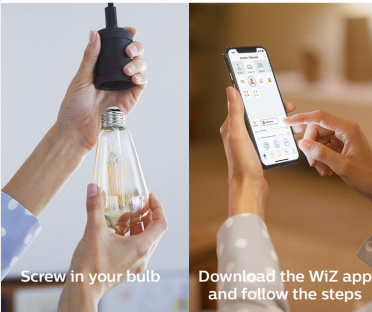

PHILIPS

Filament Bulb amber
5W (Eq.40W) ST19 E26

Smart LED

Amber

Glass

Easy plug and play

Control with WiZ app or voice

Easy to set up

Screw in your bulb

Download the WiZ app
and follow the steps

046677555566

Easy-to-use smart dimmable bulb

Create the perfect atmosphere in your home with smart Wi-Fi LED lighting. This glass vintage bulb gives amber white light and dims to your desired brightness level via app or voice. A smart light that enhances room ambiance. Works with WiZ.

Easy setup

- Easy plug and play. Works with your existing Wi-Fi.

Smart control

- Control anywhere with your smartphone.
- Voice control with Google Assistant, Alexa or Siri Shortcuts

Smart features

- Smart dimming via app, voice or dimmer
- Automate your light with schedules
- Energy monitoring

Light modes

- Customize Scenes with preset dynamic light modes.

Highlights

Easy plug and play

WiZ works with your existing Wi-Fi router, no additional gateway is needed. Simply plug in your new light, download the WiZ app and you're ready to go!