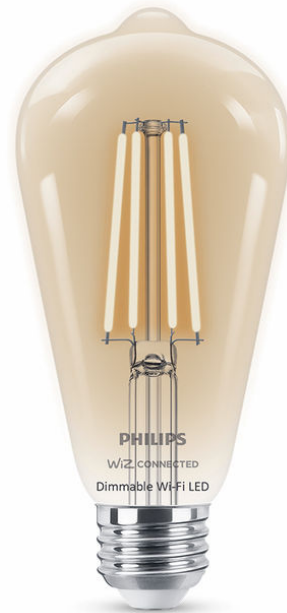

PHILIPS

Filament Bulb clear 3.8W
(Eq.40W) ST19 E26

Smart LED

Soft white

Glass

Easy plug and play

Control with WiZ app or voice

Easy to set up

Screw in your bulb

Download the WiZ app
and follow the steps

04667755559

Easy-to-use smart dimmable bulb

Create the perfect atmosphere in your home with smart Wi-Fi LED lighting. This glass vintage bulb gives soft white light and dims to your desired brightness level via app or voice. A smart light that enhances room ambiance. Works with WiZ.