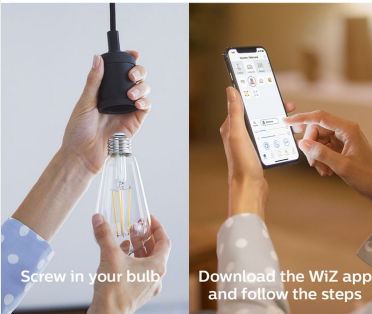

PHILIPS

Filament Bulb clear 3.8W
(Eq.40W) ST19 E26

Smart LED

Soft white

Glass

Easy plug and play

Control with WiZ app or voice

Easy to set up

Screw in your bulb

Download the WiZ app
and follow the steps

04667755559

Easy-to-use smart dimmable bulb

Create the perfect atmosphere in your home with smart Wi-Fi LED lighting. This glass vintage bulb gives soft white light and dims to your desired brightness level via app or voice. A smart light that enhances room ambiance. Works with WiZ.

Easy setup

- Easy plug and play. Works with your existing Wi-Fi.

Smart control

- Control anywhere with your smartphone.
- Voice control with Google Assistant, Alexa or Siri Shortcuts

Smart features

- Smart dimming via app, voice or dimmer
- Automate your light with schedules
- Energy monitoring

Light modes

- Customize Scenes with preset dynamic light modes.
- Soft warm white light

Highlights

Easy plug and play

WiZ works with your existing Wi-Fi router, no additional gateway is needed. Simply plug in your new light, download the WiZ app and you're ready to go!