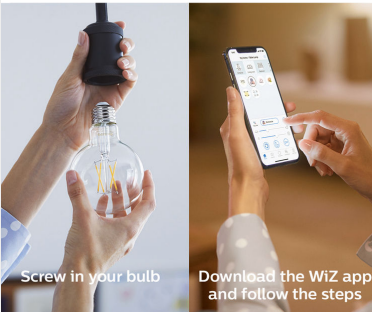

PHILIPS

Filament Globe clear
3.8W (Eq.40W) G25 E26

Smart LED

Soft white

Glass

Easy plug and play

Control with WiZ app or voice

Easy to set up

Screw in your bulb

Download the WiZ app
and follow the steps

04667755535

Easy-to-use smart dimmable bulb

Create the perfect atmosphere in your home with smart Wi-Fi LED lighting. This glass vintage bulb gives soft white light and dims to your desired brightness level via app or voice. A smart light that enhances room ambiance. Works with WiZ.

Easy setup

- Easy plug and play. Works with your existing Wi-Fi.

Smart control

- Control anywhere with your smartphone.
- Voice control with Google Assistant, Alexa or Siri Shortcuts

Smart features

- Smart dimming via app, voice or dimmer
- Automate your light with schedules
- Energy monitoring

Light modes

- Customize Scenes with preset dynamic light modes.
- Soft warm white light

Highlights

Easy plug and play

WiZ works with your existing Wi-Fi router, no additional gateway is needed. Simply plug in your new light, download the WiZ app and you're ready to go!