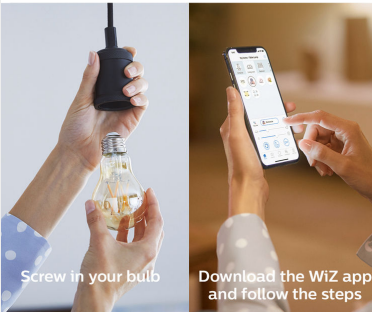

Screw in your bulb

Download the WiZ app
and follow the steps

04667755528

Easy-to-use smart dimmable bulb

Create the perfect atmosphere in your home with smart Wi-Fi LED lighting. This glass vintage bulb gives amber white light and dims to your desired brightness level via app or voice. A smart light that enhances room ambiance. Works with WiZ.

Easy setup

- Easy plug and play. Works with your existing Wi-Fi.

Smart control

- Control anywhere with your smartphone.
- Voice control with Google Assistant, Alexa or Siri Shortcuts

Smart features

- Smart dimming via app, voice or dimmer
- Automate your light with schedules
- Energy monitoring

Light modes

- Customize Scenes with preset dynamic light modes.

Highlights

Easy plug and play

WiZ works with your existing Wi-Fi router, no additional gateway is needed. Simply plug in your new light, download the WiZ app and you're ready to go!