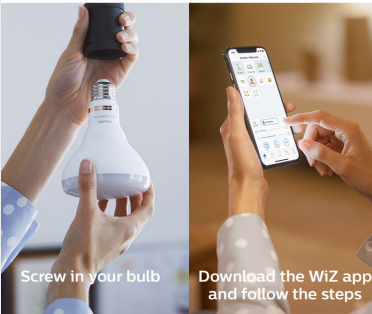

Screw in your bulb

Download the WiZ app
and follow the steps

046677555498

Easy-to-use smart dimmable bulb

Enjoy more convenience in everyday life with smart Wi-Fi LED lighting. This bulb gives soft white light that dims to your desired brightness level via app or voice. A smart light that simply adapts to your daily activities. Works with WiZ.

Easy setup

- Easy plug and play. Works with your existing Wi-Fi.

Smart control

- Control anywhere with your smartphone.
- Voice control with Google Assistant, Alexa or Siri Shortcuts

Smart features

- Smart dimming via app, voice or dimmer
- Automate your light with schedules
- Energy monitoring

Light modes

- Customize Scenes with preset dynamic light modes.
- Soft warm white light

Highlights

Easy plug and play

WiZ works with your existing Wi-Fi router, no additional gateway is needed. Simply plug in your new light, download the WiZ app and you're ready to go!

Mix different color and white lights modes to create the perfect light ambience for your daily moment. Save it and call it out anytime with app, WiZmote or voice.

Soft warm white light

Create a cozy atmosphere with warm white light. A smart light that simply adapts to your daily activities