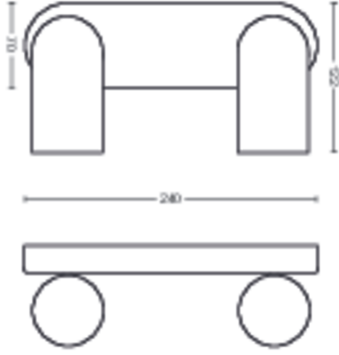

# PHILIPS

Pongee Tavan/Duvar  
Spot Lamba 2x

Tavan/Duvar Spot  
Lambaları

Ampul yok

Siyah

50582/30/PN