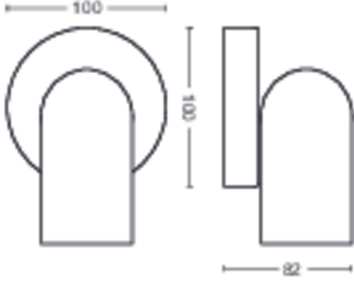

# PHILIPS

Pongee Tavan/  
Duvar Spot Lamba

Tavan/Duvar Spot  
Lambalar

Ampul yok

Beyaz

50581/31/PN