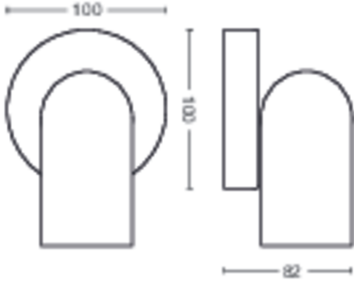

# PHILIPS

Pongee Tavan/  
Duvar Spot Lamba

Tavan/Duvar Spot  
Lambaları

Ampul yok

Siyah

50581/30/PN