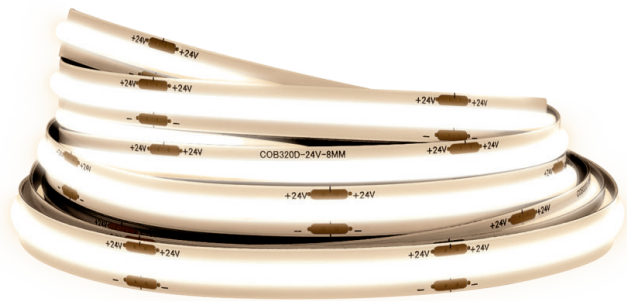

PHILIPS

Light Strip Light
Strip 5m

Light Strips

4000K

White

Dimmable

8720169394773

Superior light and style

COB light strip offers superior light quality and extremely good uniformity

High quality light

- EyeComfort – light that's easy on your eyes

Light effect

- Bright light with uniform distribution

Durability

Bright light with uniform distribution

To really light up your rooms, choose this uniform distribution light which throws light evenly across the space.

Specifications

Bulb characteristics

- Intended use: Indoor

Other characteristics

- Lamp current: 2080 mA

Product dimensions and weight

- Net weight: 0.056 kg
- Height: 0.17 cm
- Length: 500 cm
- Width: 0.8 cm

Service

- Warranty: 2 year(s)

Technical specifications

- Lifetime up to: 20,000 hour(s)
- Total lumen output fixture: 1000
- Light color: 4000
- Mains power: DC 24
- Fixture dimmable: No
- LED: Yes
- IP code: IP20
- Class of protection: Class III