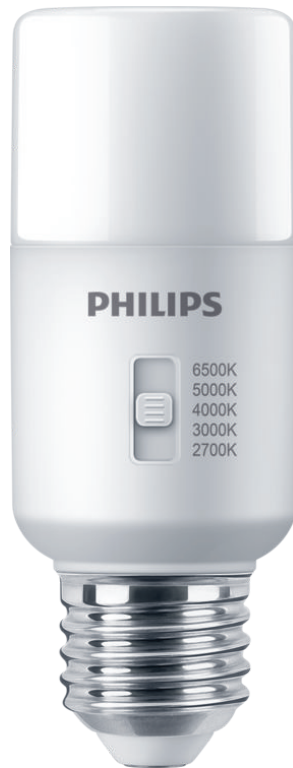

PHILIPS

Bulb 75W Stick E27

LED

2700/3000/4000/5000/6500
K

1000lm

15000h

Dimming

8720169300811

Selectable colour temperatures help you to make the right choice

Enjoy 3 possible light colors in one product. Change the color of your light easily with by switching the button on the product.

High quality light

With a lifetime of up to 15,000 hours, you can reduce the hassle of frequently replacing your light bulbs, and enjoy a perfect lighting solution for over 15 years.

Specifications

Bulb characteristics

- Intended use: Indoor
- Lamp shape: Non directional bulb
- Socket: E27
- Dimmable: Only with specific dimmers
- Bulb Finish: Frosted
- Bulb Material: Plastic

Bulb dimensions

- Height: 10.7 cm
- Width: 4.1 cm

Durability

- Number of switch cycles: 50,000
- Nominal lifetime: 15,000 hour(s)
- Ambient temperature range: -20 to +45 °C

Environmental

- Disposal of the product: At the end of (economic) life, dispose the product according to local rules and do not dispose the product with regular household waste. The correct disposal of your product will help prevent potential negative consequences for the environment and human health.