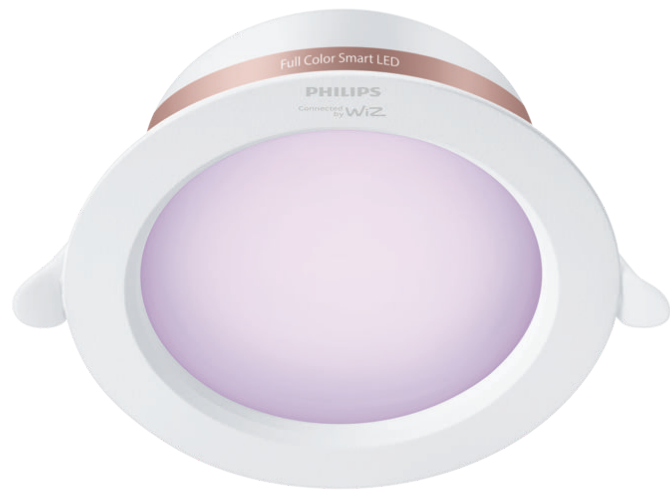

PHILIPS

4 inch recessed
downlight 6.5W

Smart LED

Full color

Cut out Ø95-105MM

IP20/Round/White

8719514441989

Light your favorite areas in your home with color

- Intended use: Indoor
- Lamp shape: Round

Design and finishing

- Color: White
- Material: Plastic

Durability

- Average life (at 2.7 hrs/day): 25 year(s)
- Lumen maintenance factor: 70%
- Number of switch cycles: 12,500