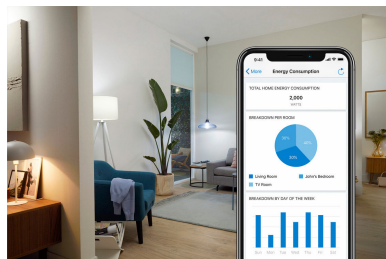

## Go hands-free with voice control

Control your lights with just the sound of your voice, simply enable integration with Google, Alexa or add to your Siri shortcuts.

## Automate your light with schedules

Automate the lights to fit your daily or weekly routines. Schedule your light to turn on before you arrive home and keep it off when not needed.

## Preset wellbeing features

Use the preset wellbeing features in the WiZ app to and enjoy the lighting pattern best suited for your circadian rhythm through the day. WiZ will provides you bright daylight when you need to get energized and focus, and transition smoothly to soft warm white to help you relax and sleep better.

## Energy monitoring

The WiZ app keeps records of the energy consumption of your lights. View your weekly or daily report and plan your lighting wisely for an optimized energy consumption at home.