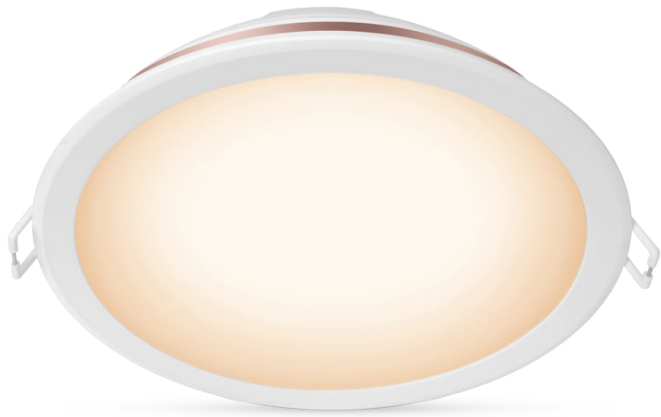

# PHILIPS

6 inch recessed  
downlight 17W

Smart LED

Tunable white

Cut out Ø146-155MM

IP20/Round/White

8719514393950

## Choose from warm or cool white light

Get tunable light in any shade of warm or cool white with the Philips Smart LED 6-inch recessed downlight. This light is WiZ connected. Use with your existing Wi-Fi to control with the WiZ app or your voice.