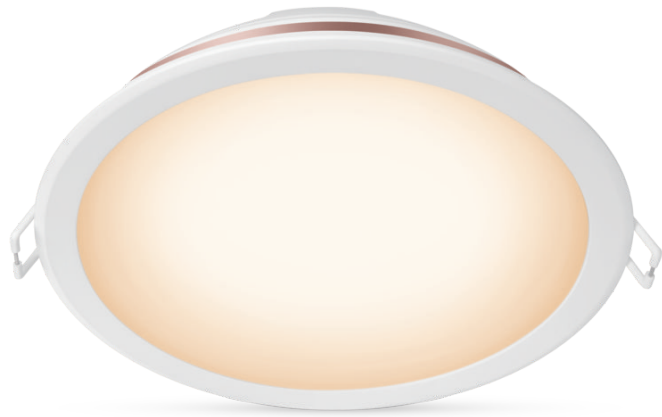

# PHILIPS

5 inch recessed  
downlight 12.5W

Smart LED

Tunable white

Cut out Ø121-130MM

IP20/Round/White

8719514393936

## Choose from warm or cool white light

The tunable, warm or cool white light of the Philips Smart LED 5-inch recessed downlight brings smart light to any room in your home. Use with your existing Wi-Fi to control with the WIZ app or your voice.