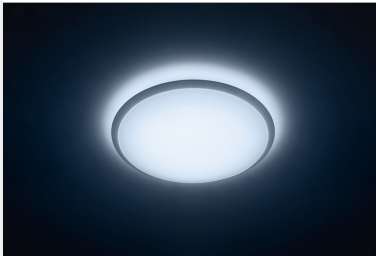

# PHILIPS

Wavel Ceiling Light  
20W

Ceiling Lights

4000/6500/2700K

White

Dimmable;SceneSwitch

31822/31/P5

## Quality lighting for a cozy home

Philips myLiving WAWEL LED ceiling light comes with integrated LED to optimize light output and uniformity. Control its brightness according to your mood with step tunable and memory functions.

### Light effect

- Even light distribution