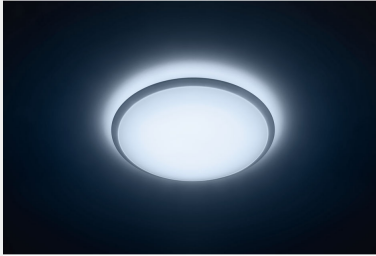

# PHILIPS

Wavel Ceiling Light  
20W

Ceiling Lights

4000/6500/2700K

White

Dimmable;SceneSwitch

31822/31/P5

## Quality lighting for a cozy home

Philips myLiving WAWEL LED ceiling light comes with integrated LED to optimize light output and uniformity. Control its brightness according to your mood with step tunable and memory functions.

### Light effect

- Even light distribution