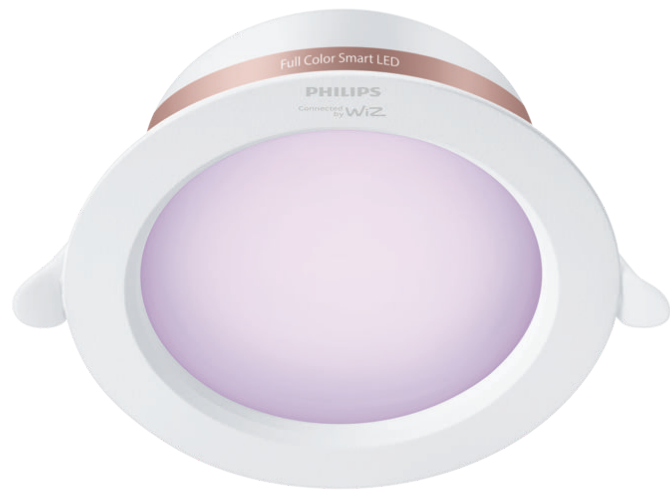

PHILIPS

5 inch recessed
downlight 10W

Smart LED

Full color

Cut out Ø120-130MM

IP20/Round/White

8719514442009

Light your favorite areas in your home with color

- Intended use: Indoor
- Lamp shape: Round

Design and finishing

- Color: White
- Material: Plastic

Durability

- Average life (at 2.7 hrs/day): 25 year(s)
- Lumen maintenance factor: 70%
- Number of switch cycles: 12500