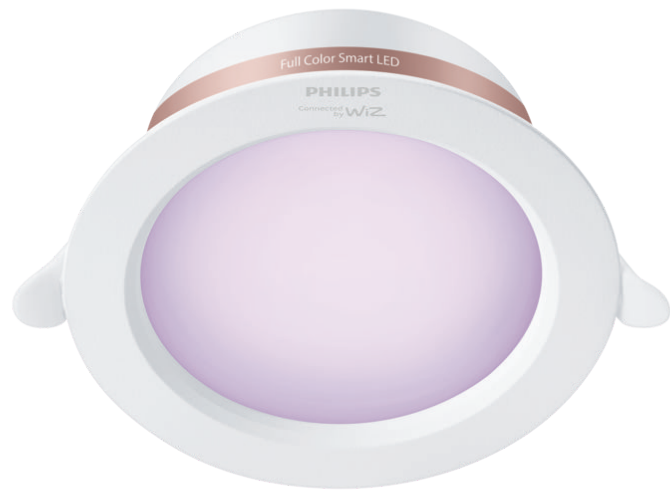

PHILIPS

5 inch recessed
downlight 10W

Smart LED

Full color

Cut out Ø120-130MM

IP20/Round/White

8719514442009

Light your favorite areas in your home with color

- Intended use: Indoor
- Lamp shape: Round

Design and finishing

- Color: White
- Material: Plastic

Durability

- Average life (at 2.7 hrs/day): 25 year(s)
- Lumen maintenance factor: 70%
- Number of switch cycles: 12,500