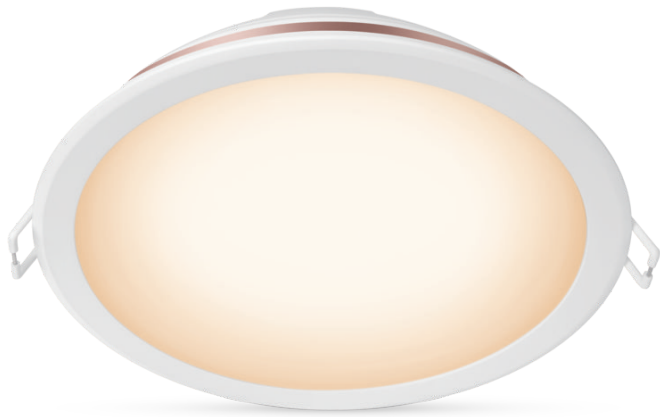

PHILIPS

5 inch recessed
downlight 12.5W

Smart LED

Tunable white

Cut out Ø121-130MM

IP20/Round/White

8719514393936

Choose from warm or cool white light

The tunable, warm or cool white light of the Philips Smart LED 5-inch recessed downlight brings smart light to any room in your home. Use with your existing Wi-Fi to control with the WIZ app or your voice.

Specifications

Bulb characteristics

- Intended use: Indoor

Design and finishing

- Color: White
- Material: Plastic

Durability

- Average life (at 2.7 hrs/day): 15 year(s)
- Lumen maintenance factor: 70%
- Number of switch cycles: 7,500