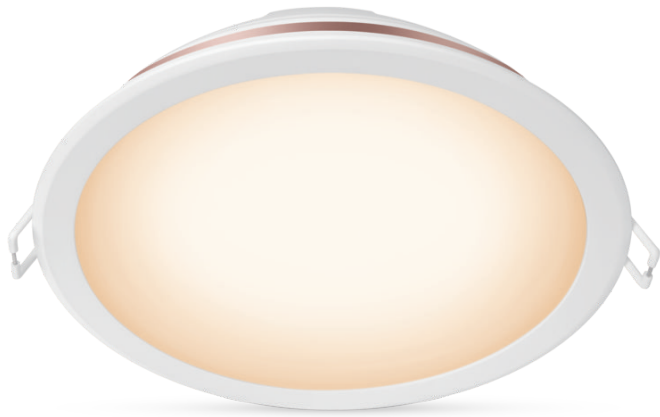

# PHILIPS

5 inch recessed  
downlight 12.5W

Smart LED

Tunable white

Cut out Ø121-130MM

IP20/Round/White

8719514393936

## Choose from warm or cool white light

The tunable, warm or cool white light of the Philips Smart LED 5-inch recessed downlight brings smart light to any room in your home. Use with your existing Wi-Fi to control with the WIZ app or your voice.