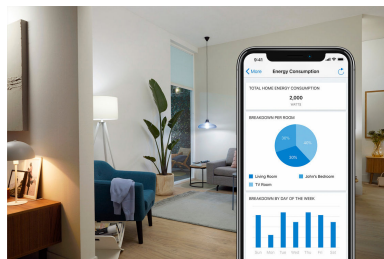

Control from anywhere

Control your WiZ lights wherever you are with smartphone. No need to worry if you've left your lights on before leaving home. WiZ app is available for iOS and Android.

Go hands-free with voice control

Control your lights with just the sound of your voice, simply enable integration with Google, Alexa or add to your Siri shortcuts.

Automate your light with schedules

Automate the lights to fit your daily or weekly routines. Schedule your light to turn on before you arrive home and keep it off when not needed.

Preset wellbeing features

Use the preset wellbeing features in the WiZ app to and enjoy the lighting pattern best suited for your circadian rhythm through the day. WiZ will provides you bright daylight when you need to get energized and focus, and transition smoothly to soft warm white to help you relax and sleep better.

Energy monitoring

The WiZ app keeps records of the energy consumption of your lights. View your weekly or daily report and plan your lighting wisely for an optimized energy consumption at home.

Tunable warm to cool white and preset modes