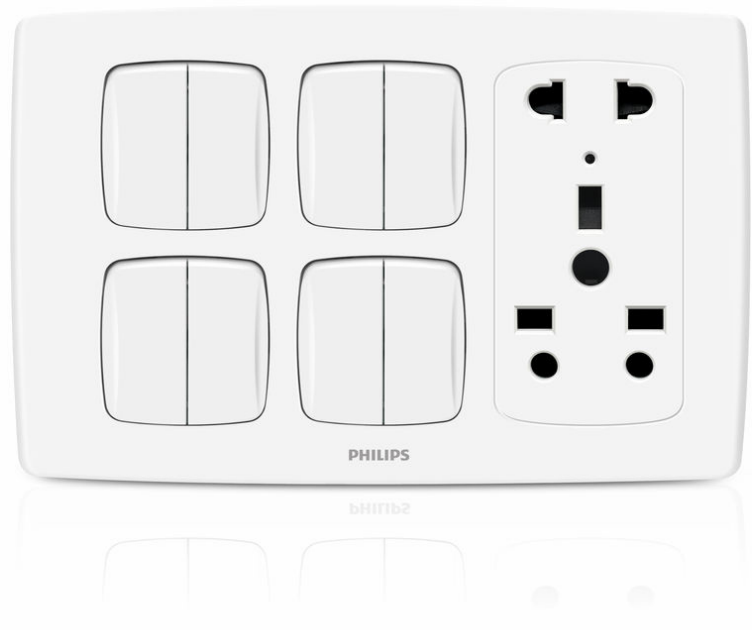

PHILIPS

8 Gang 1 Way Switch
+ 1 Multi socket

Switches & Sockets

LeafStyle

White

PC

8719514391260

Aesthetic appearance to enhance interior design

High quality PC for Cover and Base.

Pass Philips internal rule

Pass strict Philips internal design rule.

Shutter protection

Shutter design for most sockets to protect kids.

Specifications

Design and finishing

Interactivity

- Current (A): 10A/13A

Other characteristics

- Installation Type: Screwed Installation
- Indicator Type: No Indicator
- Switch Function: 1 Way

Power

- Electrical Load Type: Resistive load, Inductive load, Capacitive load

Power consumption

- Voltage: 250 V

Product dimensions and weight

- Length: 14.74 cm
- Width: 9.36 cm
- Depth: 2.37 cm

Rated values

- Fluorescent Lamp Current: 10 AX

Service

- Warranty: 2 year(s)