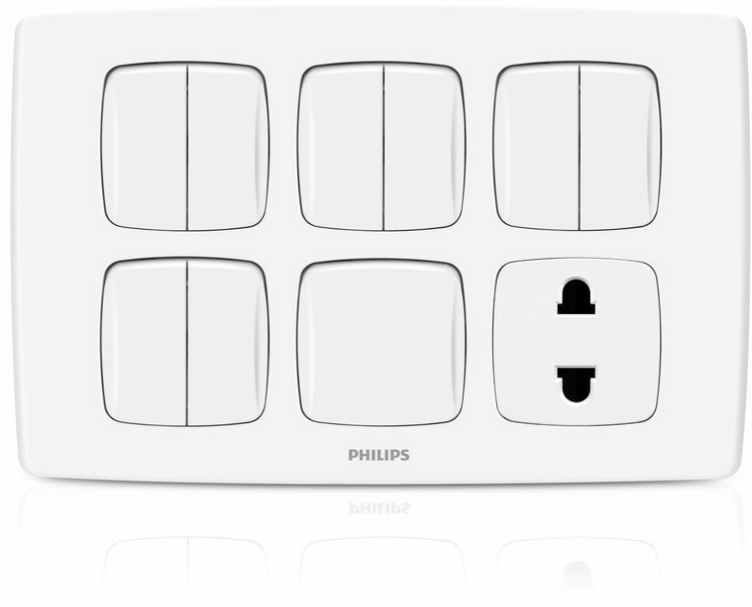

PHILIPS

9 Gang 1 Way
Switch + 2P Socket

Switches & Sockets

LeafStyle

White

PC

8719514391208

Aesthetic appearance to enhance interior design

High quality PC for Cover and Base.

IEC standard and Philips internal rule

Pass IEC standard and follow more strict Philips internal design rule.

Shutter protection

Shutter design for most sockets to protect kids.

Specifications

Design and finishing

- Color: White
- Material: PC
- Module/Gang: 6 Module
- Socket/connector Type: 2 Pin
- Product Range: LeafStyle
- Minimum Installation Box Depth: 4.5 cm

Durability

- Number of Operation Cycles: 40,000, 5,000

Interactivity

- Current (A): 10A

Other characteristics

- Installation Type: Screwed Installation
- Indicator Type: No Indicator
- Switch Function: 1 Way

Power

- Electrical Load Type: Resistive load, Inductive load, Capacitive load