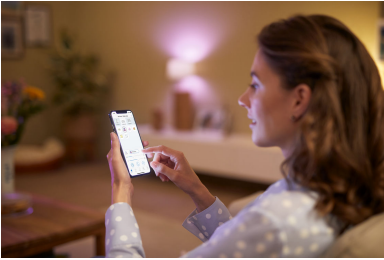

Easy setup

- Easy plug and play

Smart control

- Control anywhere with your smartphone.
- Voice control with Google Assistant, Alexa or Siri Shortcuts

Smart features

- Automate your light with schedules
- Preset wellbeing features

Light modes

- Millions of colors and dynamic light modes
- Tunable warm to cool white and preset modes

Highlights

Easy plug and play

WiZ works with your existing Wi-Fi router, no additional gateway is needed. Simply plug in your new light, download the WiZ app and you're ready to go!

Control from anywhere

Control your WiZ lights wherever you are with smartphone. No need to worry if you've left your lights on before leaving home. WiZ app is available for iOS and Android.

Voice Control