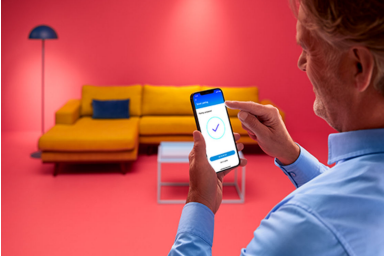

Smart lighting for your daily living

Enjoy more convenience in everyday life with this smart WiZ LED A60 bulb. This bulb gives soft white light that dims to your desired brightness level via app or voice. You can set schedule to turn lights on and off according to your daily or weekly routines, and have remote access to your lights even when you're away. WiZ lights connect to your existing Wi-Fi, no additional hardware is needed.

Easy setup

- Smart lighting functionalities easy to set up

Smart control

- Control anywhere with your smartphone.

Smart features

- Preset wellbeing features
- Set up lights to follow your own schedule

Light modes

- Customize Scenes with preset dynamic light modes.

Highlights

Instant setup

Enjoy the benefits of smart features instantly, just by connecting your WiZ light to your Wi-Fi network. Control lights easily when you're away from home and scheduling lights to go on and off automatically. No need to install additional hardware such as hub or gateway!

Control from anywhere

Control your devices wherever you are with smartphone. No need to worry if you've left your devices on before leaving home. WiZ app is available for iOS and Android.

Preset wellbeing features