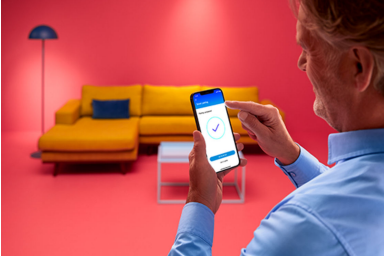

Highlights

Instant setup

Enjoy the benefits of smart features instantly, just by connecting your WiZ light to your Wi-Fi network. Control lights easily when you're away from home and scheduling lights to go on and off automatically. No need to install additional hardware such as hub or gateway!

Control from anywhere

Control your devices wherever you are with smartphone. No need to worry if you've left your devices on before leaving home. WiZ app is available for iOS and Android.