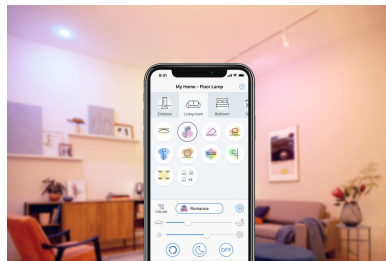

Light modes

- Customize Scenes with preset dynamic light modes
- Unique dual zone light effect

Form factor

- Portable design to bring light everywhere

Highlights

Easy plug and play

WiZ works with your existing Wi-Fi router, no additional gateway is needed. Simply plug in your new light, download the WiZ app and you're ready to go!

Control from anywhere

Control your WiZ lights wherever you are with smartphone. No need to worry if you've left your lights on before leaving home. WiZ app is available for iOS and Android.

Go hands-free with voice control

Control your lights with just the sound of your voice, simply enable integration with Google, Alexa or add to your Siri shortcuts.

Touch panel control

This lamp features a touch panel for turning it on/off, and changing your favorite, pre-set light modes. A simple swipe will dim the light. You won't even need your smartphone or a voice assistant.

Automate your light with schedules

Automate the lights to fit your daily or weekly routines. Schedule your light to turn on before you arrive home and keep it off when not needed.

Customized Scenes

Mix different color and white lights modes to create the perfect light ambience for your daily moment. Save it and call it out anytime with app, remote or voice.