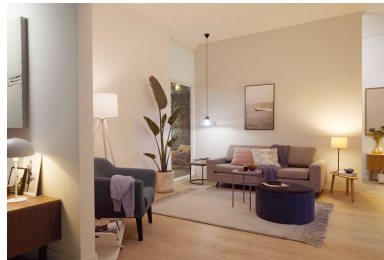

Automate your light with schedules

Automate the lights to fit your daily or weekly routines. Schedule your light to turn on before you arrive home and keep it off when not needed.