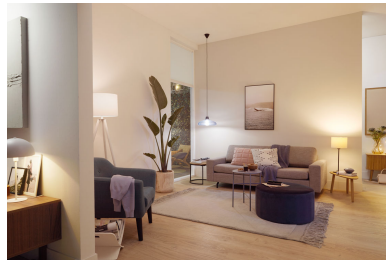

Automate your light with schedules

Automate the lights to fit your daily or weekly routines. Schedule your light to turn on before you arrive home and keep it off when not needed.