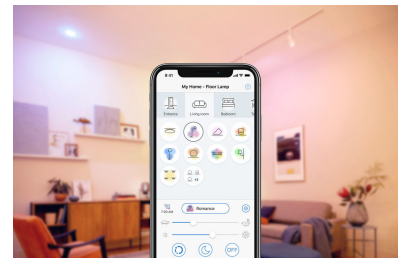

Customized Scenes

Mix different color and white lights modes to create the perfect light ambience for your daily moment. Save it and call it out anytime with app, remote or voice.