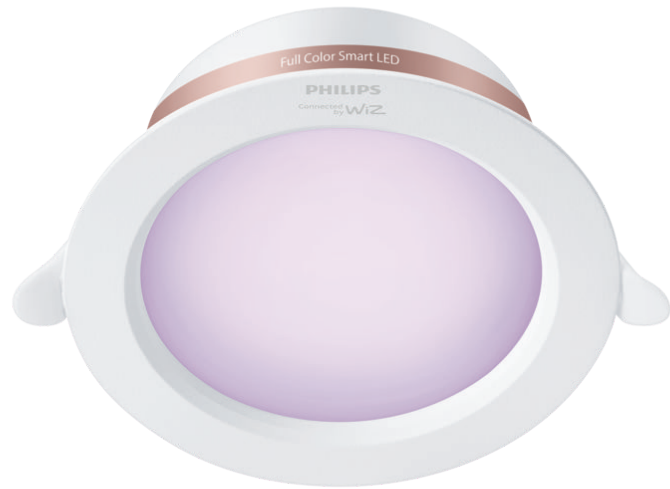

PHILIPS

5 inch recessed
downlight 10W

Smart LED

Full color

Cut out Ø120-130MM

IP20/Round/White

8719514442009

Light your favorite areas in your home with color

- Intended use: Indoor
- Lamp shape: Round

Design and finishing

- Color: White
- Material: Plastic

Durability

- Average life (at 2.7 hrs/day): 25 year(s)
- Lumen maintenance factor: 70%
- Number of switch cycles: 12,500