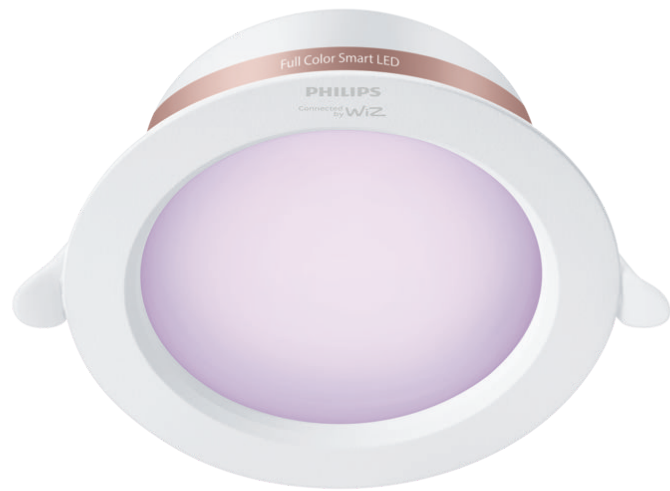

# PHILIPS

4 inch recessed  
downlight 6.5W

Smart LED

Full color

Cut out Ø95-105MM

IP20/Round/White

8719514441989

## Bulb characteristics

- Intended use: Indoor
- Lamp shape: Round

## Design and finishing

- Color: White
- Material: Plastic