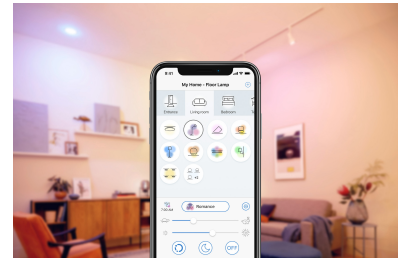

Customized Scenes

Mix different color and white lights modes to create the perfect light ambience for your daily moment. Save it and call it out anytime with app, remote or voice.