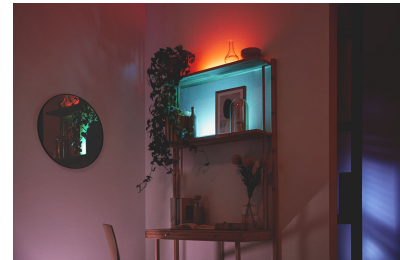

## Millions of colors and dynamic light modes

Choose from a palette of millions of light colors to create an amazing atmosphere in your home. Enjoy the subtle differences that our dynamic light effects glow your environment.

## Tunable warm to cool white and preset modes

Choose from a wide range of energizing cool white to soft warm white, or simply select from the preset modes such as Focus and Relax to create the best ambience for your activities.

## Versatile bar light

Tilt this light bar at an angle to shine its colorful light on a cabinet or shelf. Amplify beautiful accent lighting in any corner or wall by connecting two light bars. Cable included.