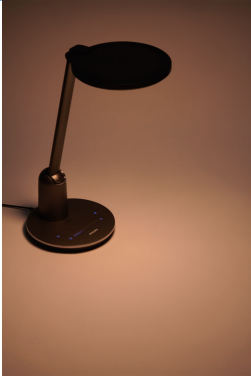

PHILIPS

Einstein Desk Light

Desk Lights

2800/4000/5100K

Dark grey

Dimmable

8719514396852

With EyeComfort, for light that's easy on your eyes

Desk light with professional light guide technology and built-in sensor provides an enhanced visibility and more convenience

Light effect

- SceneSwitch color change

Premium quality

- EyeComfort - light that's easy on the eyes

Control

- Step dimming

Highlights

SceneSwitch color change

SceneSwitch Color Change lets you set the overall mood of a living space at home. Stay focused with cool daylight, be more productive with cool white light or wind down and relax with warm white light. In essence, consumers can control the lights in their home according to their daily activities.

Step dimming

Select from different dimming levels to create the right mood for the moment.

Specifications

Bulb characteristics

- Intended use: Indoor

Design and finishing

- Color: Dark Grey
- Material: Metal, Plastic