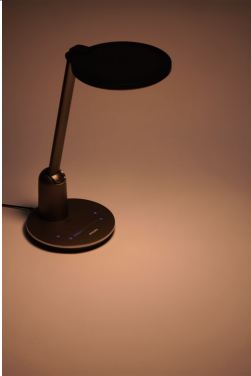

PHILIPS

Einstein Desk Light

Desk Lights

2800/4000/5100K

Dark grey

Dimmable

8719514396852