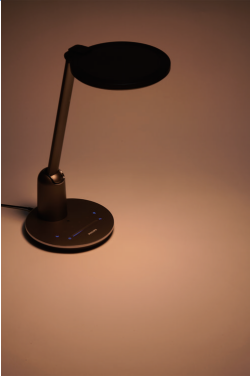

PHILIPS

Einstein Desk Light

Desk Lights

2800/4000/5100K

Dark grey

Dimmable

8719514396852

With EyeComfort, for light that's easy on your eyes

Desk light with professional light guide technology and built-in sensor provides an enhanced visibility and more convenience

Light effect

- SceneSwitch color change

Premium quality

- EyeComfort - light that's easy on the eyes

Control

- Step dimming

Highlights

SceneSwitch color change

SceneSwitch Color Change lets you set the overall mood of a living space at home. Stay focused with cool daylight, be more productive with cool white light or wind down and relax with warm white light. In essence, consumers can control the lights in their home according to their daily activities.

Step dimming

Select from different dimming levels to create the right mood for the moment.

Specifications

Bulb characteristics

- Intended use: Indoor

Design and finishing

- Color: Dark Grey
- Material: Metal, Plastic