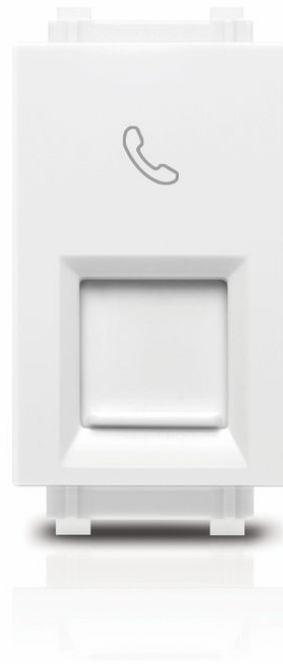

PHILIPS

Connector RJ 11

Switches & Sockets

LeafStyle

Polycarbonate

White

8718699674489

High quality switch and socket designed to safely last for years

Modern Design

- Modern design, more than a functional part, it is a decoration

Highlights

Safety and Durability

1. High quality PC for Cover and Base.2. Key metal parts are used with 0.6mm thickness phosphor bronze.3. Pass IEC standard and follow more strict Philips internal design rule.

Compatible with other brands

Compatible with main stream modular switch in other brands.

Easy for use

1. Smaller module height, which will make installation more easy.2. Quick installation terminal, no need to use screw.