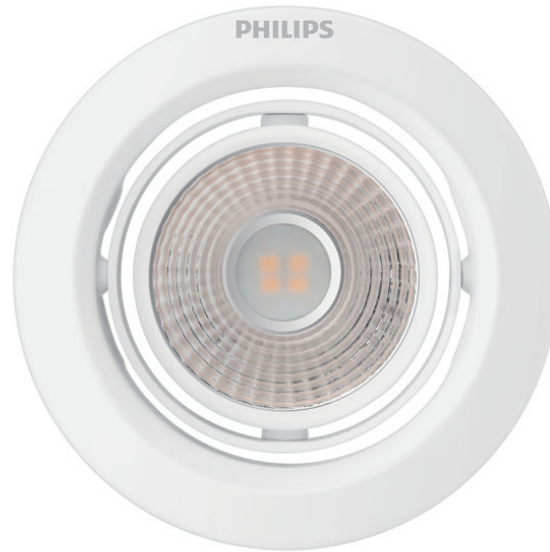

# PHILIPS

Pomeron Recessed  
Light

Recessed Lights

4000K

White

59774/31/H3

## Essential lighting for a bright home

Manipulate the direction of your light in different ways with Philips Pomeron LED spotlight's adjustable head in 2 axis rotation. With a stylish white design that enhances your décor, bask in strong, focused beam with an accented feel.

### Easy to Experience

- Adjustable light angle

## Design and finishing

- Color: White
- Material: Metal, Plastic