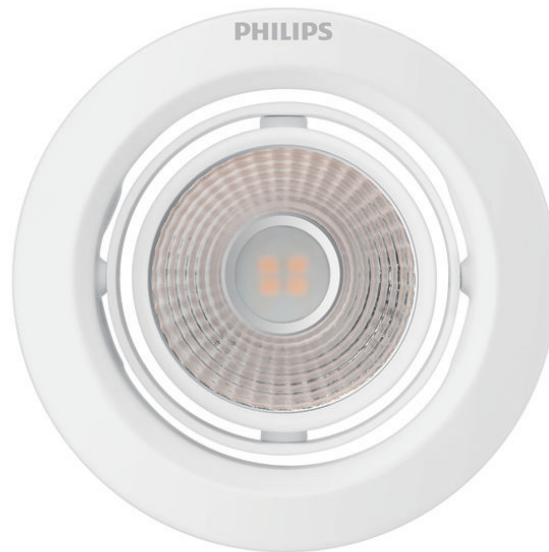

PHILIPS

Pomeron Recessed
Light

Recessed Lights

4000K

White

59774/31/H3

Essential lighting for a bright home

Manipulate the direction of your light in different ways with Philips Pomeron LED spotlight's adjustable head in 2 axis rotation. With a stylish white design that enhances your décor, bask in strong, focused beam with an accented feel.

Easy to Experience

- Adjustable light angle

Energy saving

- Built-in Philips conventional ballast

Highlights

Adjustable light angle

Energy efficient, long lasting

Specifications

Bulb characteristics

- Intended use: Indoor

Design and finishing

- Color: White
- Material: Metal, Plastic

Durability

- Number of switch cycles: 7,500

Environmental

- Disposal of the product: At the end of (economic) life, dispose the product according to local rules and do not dispose the product with regular household waste. The correct disposal of your product will help prevent potential negative consequences for the environment and human health.

Extra feature/accessory incl.

- Adjustable spot head: Yes
- Dimmable with remote control: No
- LED integrated: Yes
- Remote control included: No

Light characteristics

- Beam angle: 30 degree(s)
- Color consistency: 5 SDCM
- Color rendering index (CRI): 80