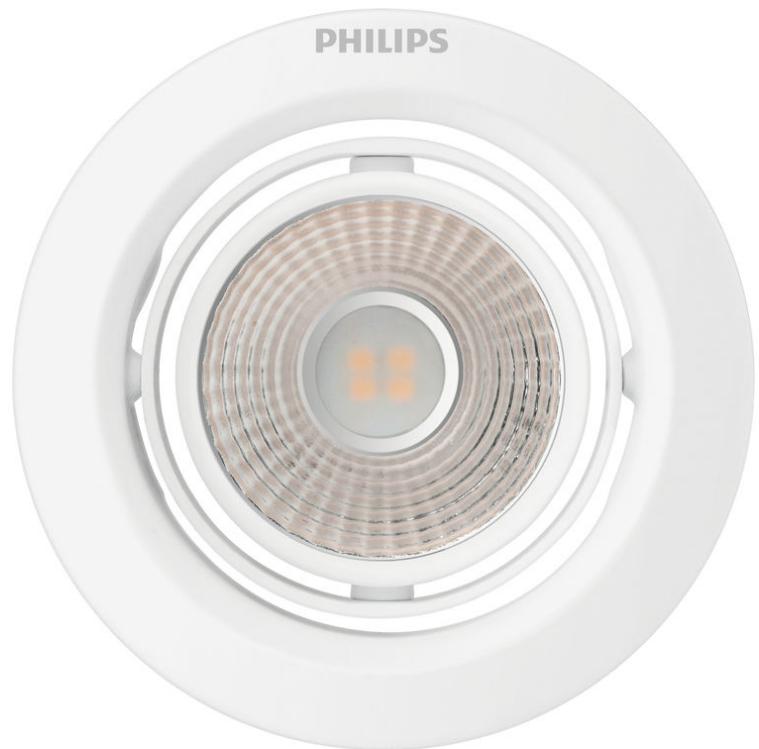

# PHILIPS

Pomeron Recessed  
Light

Recessed Lights

2700K

White

59774/31/H0

## Essential lighting for a bright home

Manipulate the direction of your light in different ways with Philips Pomeron LED spotlight's adjustable head in 2 axis rotation. With a stylish white design that enhances your décor, bask in strong, focused beam with an accented feel.

### **Easy to Experience**

- Adjustable light angle

## Design and finishing

- Color: White
- Material: Metal, Plastic