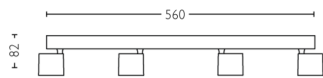

56244/31/P0