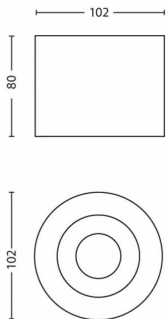

Smooth dimming, from bright to soft light

Sometimes you feel like a change in ambiance to suit whatever you're doing. With the Philips LED dimmable spots, you can smoothly dim to the right light level – from bright functional for everyday tasks, to a soft light for relaxed time.

Lighting for your convenience and peace of mind

- ClickFix easy mounting
- Get high quality LED light, while saving energy
- Lamp lifetime for up to 30 years of use
- Instant brightness when switched on
- High light output - 500 lumen
- Designed for the comfort of your eyes
- Integrated LED light
- 5 year warranty for a peace of mind

Versatile lighting for every moment of your day

- Dims smoothly from 100% bright down to 10% soft light

Superior design for an optimal light effect

- Long lasting, high quality material
- The perfect light beam for accent lighting
- Adjustable spot head for maximum flexibility