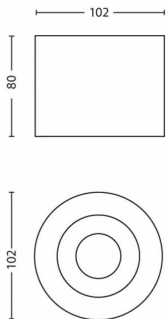

PHILIPS

Phase Ceiling/Wall Spotlight

Ceiling/Wall Spotlights

2700K

Black

Dimmable

High quality material

53300/30/16