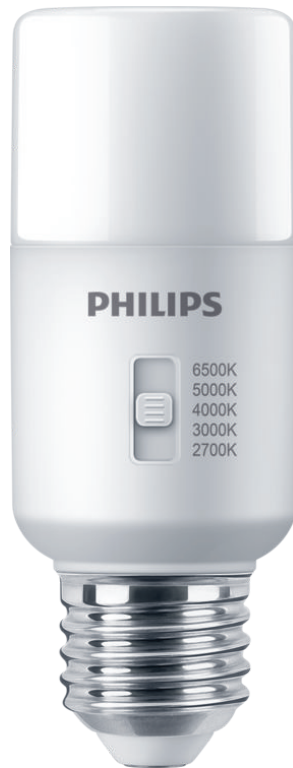

PHILIPS

Bulb 75W Stick E27

LED

2700/3000/4000/5000/6500
K

1000lm

15000h

Dimming

8720169300811

Selectable colour temperatures help you to make the right choice

Enjoy 3 possible light colors in one product. Change the color of your light easily with by switching the button on the product.

High quality light

With a lifetime of up to 15,000 hours, you can reduce the hassle of frequently replacing your light bulbs, and enjoy a perfect lighting solution for over 15 years.

Specifications

Bulb characteristics

- Intended use: Indoor
- Lamp shape: Non directional bulb
- Socket: E27
- Dimmable: Only with specific dimmers
- Bulb Finish: Frosted
- Bulb Material: Plastic

Bulb dimensions

- Height: 10.7 cm
- Width: 4.1 cm

Durability

- Number of switch cycles: 50,000
- Ambient temperature range: -20 to +45 °C
- Nominal lifetime: 15,000 hour(s)

Environmental

- Disposal of the product: At the end of (economic) life, dispose the product according to local rules and do not dispose the product with regular household waste. The correct disposal of your product will help prevent potential negative consequences for the environment and human health.