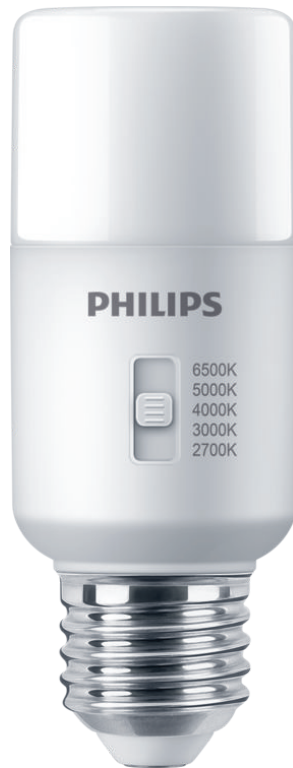

# PHILIPS

Bulb 75W Stick E27

LED

2700/3000/4000/5000/6500  
K

1000lm

15000h

Dimming

8720169300811

## Selectable colour temperatures help you to make the right choice

Enjoy 3 possible light colors in one product. Change the color of your light easily with by switching the button on the product.