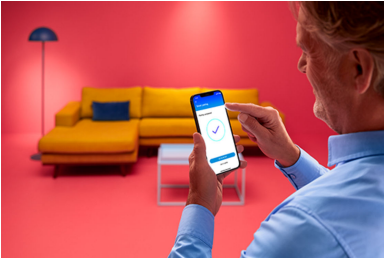

Smart lighting for your daily living

Enjoy more convenience in everyday life with this smart WiZ LED A60 bulb. This bulb gives soft white light that dims to your desired brightness level via app or voice. You can set schedule to turn lights on and off according to your daily or weekly routines, and have remote access to your lights even when you're away. WiZ lights connect to your existing Wi-Fi, no additional hardware is needed.

Easy setup

- Smart lighting functionalities easy to set up

Smart control

- Control anywhere with your smartphone.

Smart features

- Preset wellbeing features
- Set up lights to follow your own schedule

Light modes

- Customize Scenes with preset dynamic light modes.

Highlights

Instant setup

Enjoy the benefits of smart features instantly, just by connecting your WiZ light to your Wi-Fi network. Control lights easily when you're away from home and scheduling lights to go on and off automatically. No need to install additional hardware such as hub or gateway!

Control from anywhere

Control your devices wherever you are with smartphone. No need to worry if you've left your devices on before leaving home. WiZ app is available for iOS and Android.

Preset wellbeing features