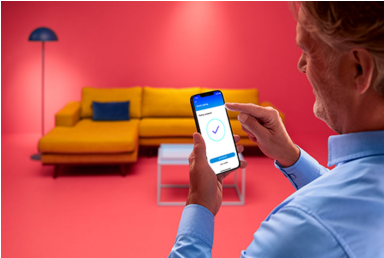

Highlights

Instant setup

Enjoy the benefits of smart features instantly, just by connecting your WiZ light to your Wi-Fi network. Control lights easily when you're away from home and scheduling lights to go on and off automatically. No need to install additional hardware such as hub or gateway!

Control from anywhere

Control your devices wherever you are with smartphone. No need to worry if you've left your devices on before leaving home. WiZ app is available for iOS and Android.